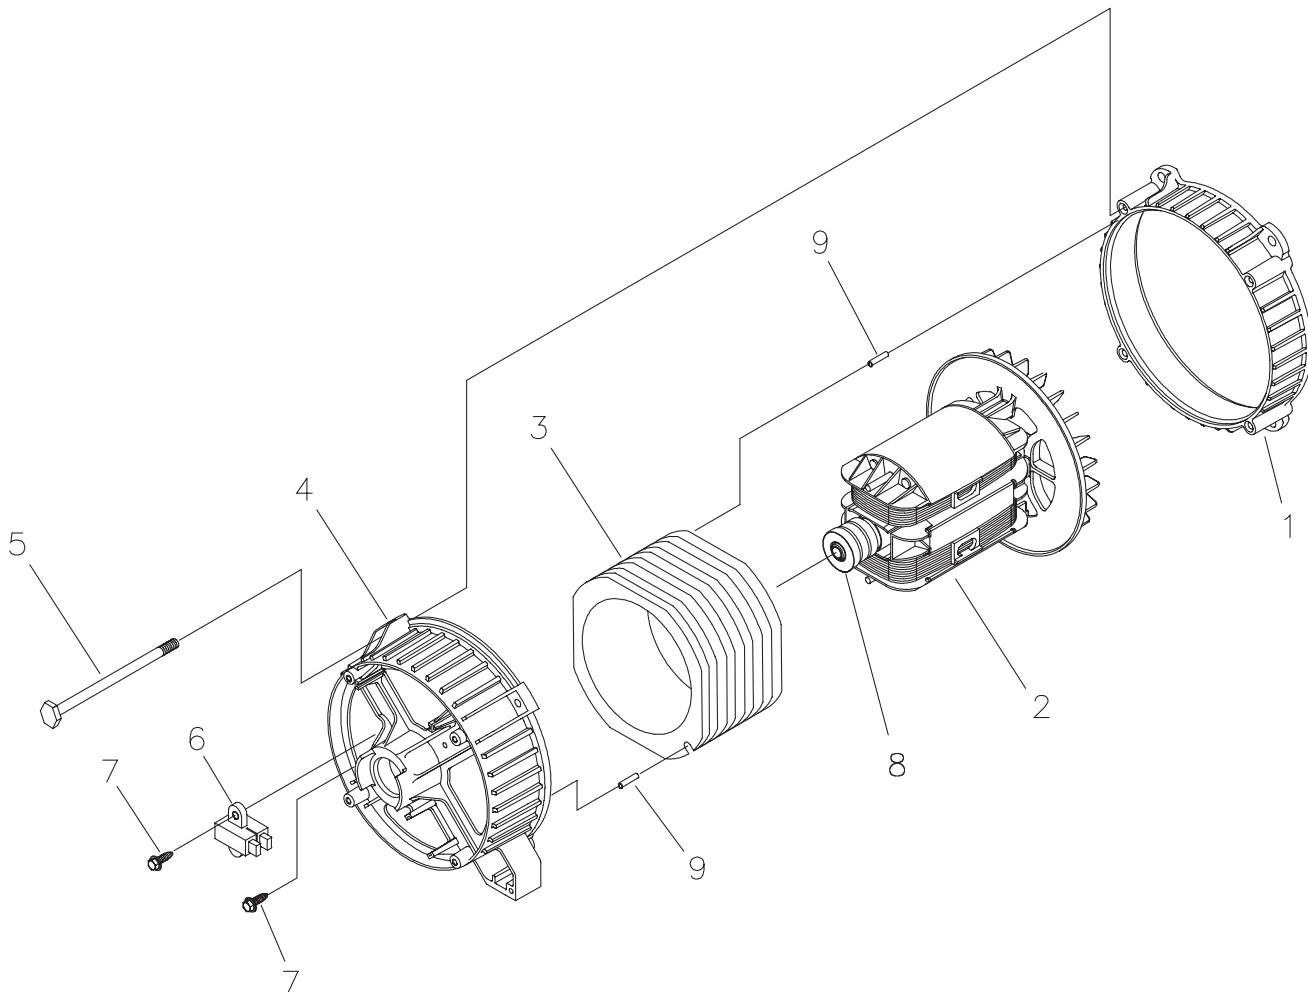

Parts Not Illustrated

204158GS	MANUAL, Operator's
BB3061GS	BOTTLE, Oil
202180GS	DECAL, Family, CA EVP
203525GS	KIT, Decals

§ - Contact Engine Manufacturer

* - Items without part numbers are common fasteners and are available at your local hardware store.

EXPLODED VIEW AND PARTS LIST - ALTERNATOR

Item	Part #	Description
1	186059GS	ADAPTER, Mounting, Alternator
2	204105GS	ASSY., Rotor (Includes Item 8)
3	203936GS	STATOR
4	186060GS	RBC, with O-Ring (p/n 189197)
5	86308CGS	HHCS, M6 - 1.0 x 130 SEMS
6	91825GS	ASSY, Holder, Rectifier/Brush
7	66849GS	TAPTITE, M5 - 0.8 x 16
8	65791GS	BEARING
9	91551GS	PIN, Groove

EXPLODED VIEW AND PARTS LIST - CONTROL PANEL

Item	Part #	Description
1	201571GS	PANEL, Control
2	197472GS	COVER, Outlet Flip
3	201572GS	COVER, Back Panel
4	197731GS	OUTLET, 120V, 15/20A Dplx
5	189164GS	NUT, 3/16 Pal
6	202951GS	MODULE, Led
7	*	SCREW, 3 x 6, Tapping
8	202030GS	BREAKER, Circuit, 20A
	191481GS	BOOT, Breaker Circuit (not shown)
9	43437GS	OUTLET, 120/240V, 30A
10	201678GS	HOUSING, Rcptcl, 6 Pin
11	*	PPHS, M3 - 0.5 x 12

* - Items without part numbers are common fasteners and are available at your local hardware store.

EXPLODED VIEW AND PARTS LIST - WHEEL KIT

Item	Part #	Description
1	196517GS	WHEEL
2	B1764GS	SUPPORT, Wheel Kit
3	191267HGS	AXLE
4	*	WASHER, 5/8"
5	191265GS	E-RING
6	67989GS	NUT, M8 - Flange Serrated
7	*	HHCS, M8 - 1.25 x 16